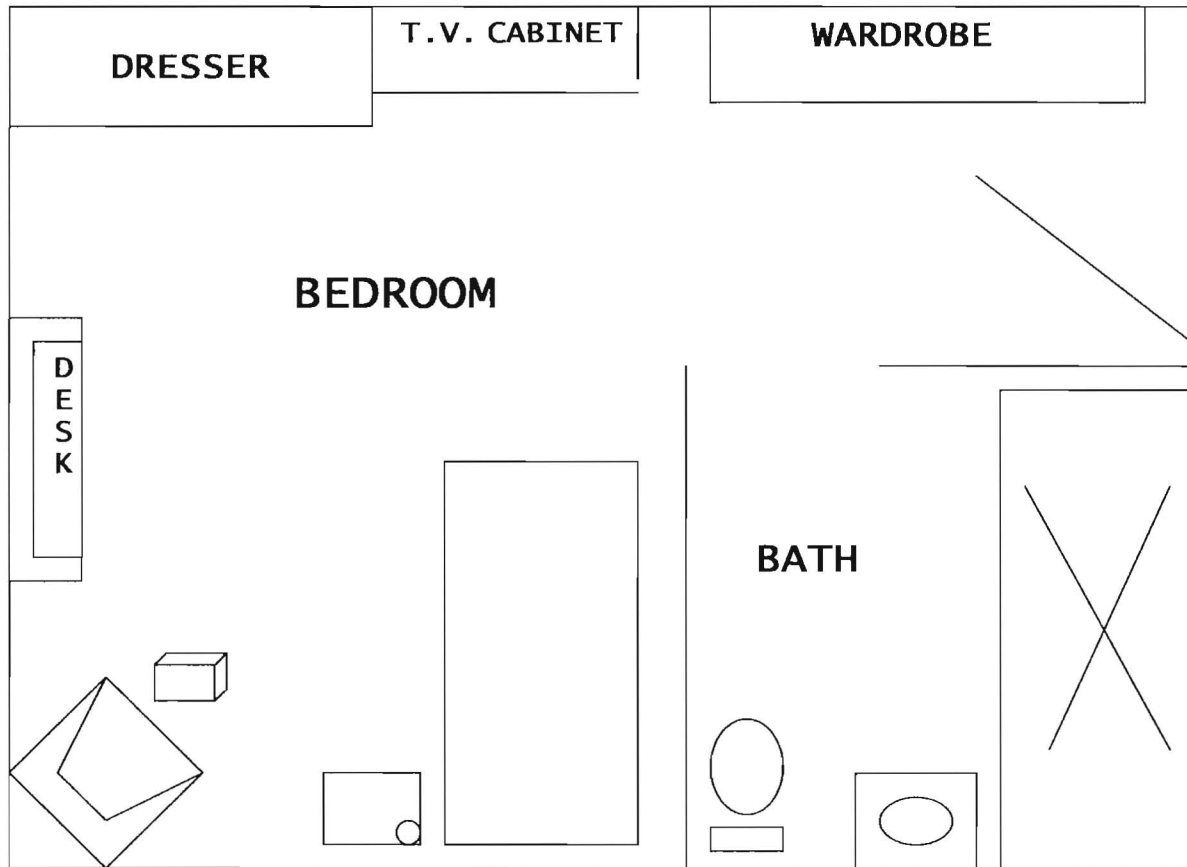

SINGLE SUITE

13' x 19'6" = 253.5 square feet

The Masonic Home of Florida
3201 1st Street N.E.
St. Petersburg, FL 33704
(727) 822-3499