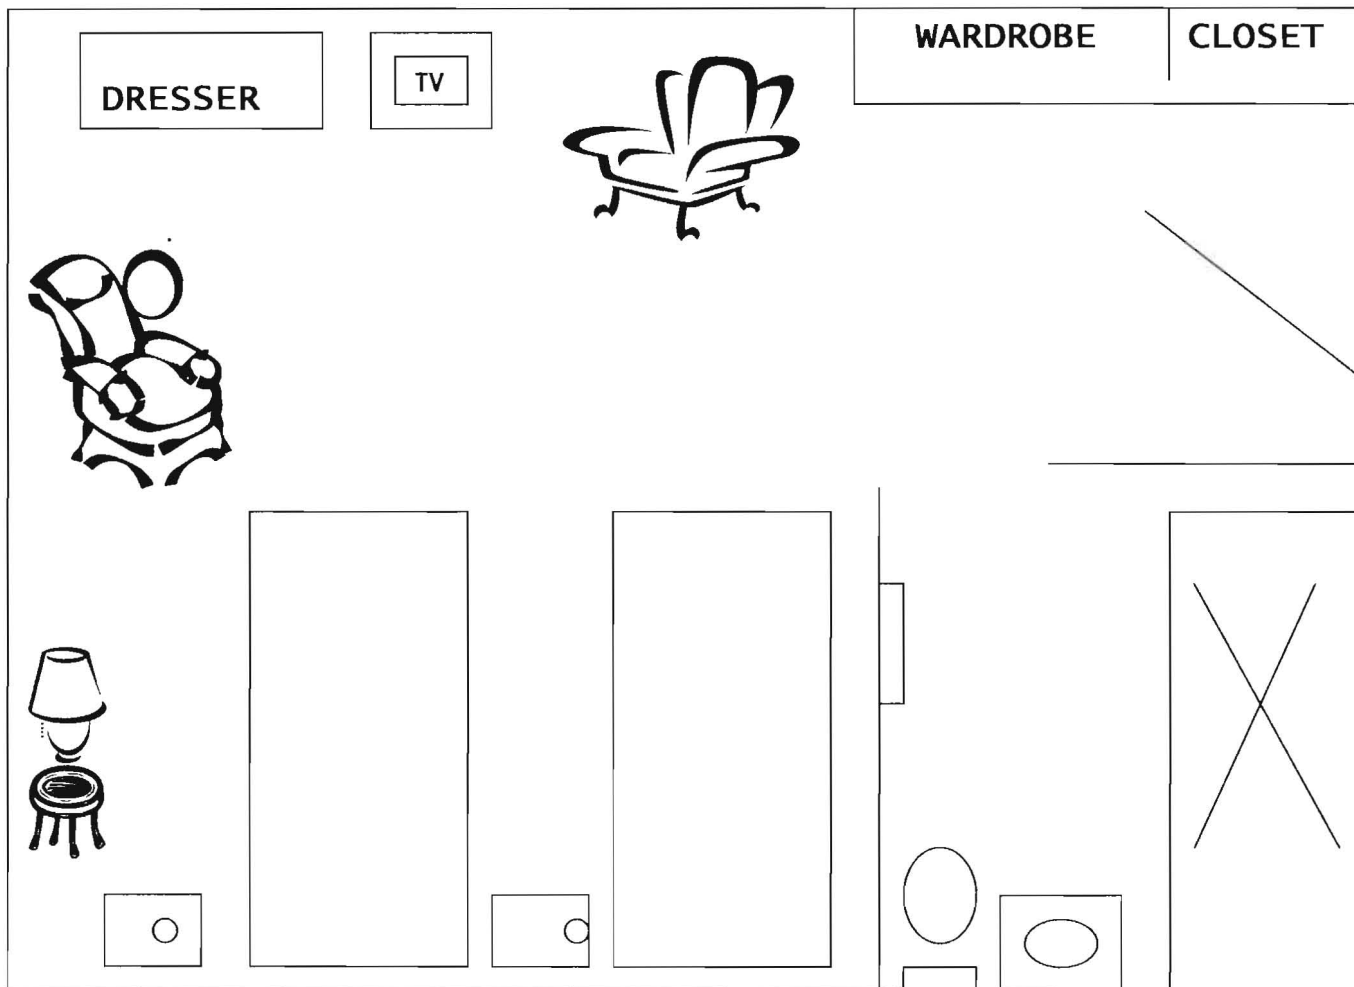

DOUBLE SUITE

13'6" x 24' = 324 square feet

The Masonic Home of Florida
3201 1st Street N.E.
St. Petersburg, FL 33704
(727) 822-3499